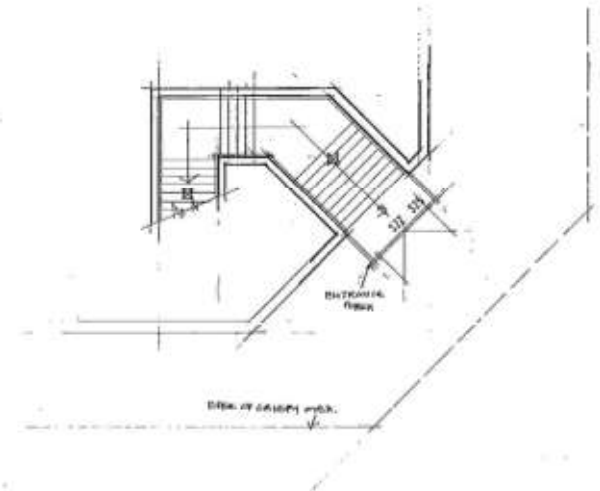

PLAN AT FIRST FLOOR

1:100

LA Cafe
1 Grand Parade
Skegness
PE25 2UN

Licensed area shaded red

GROUND FLOOR